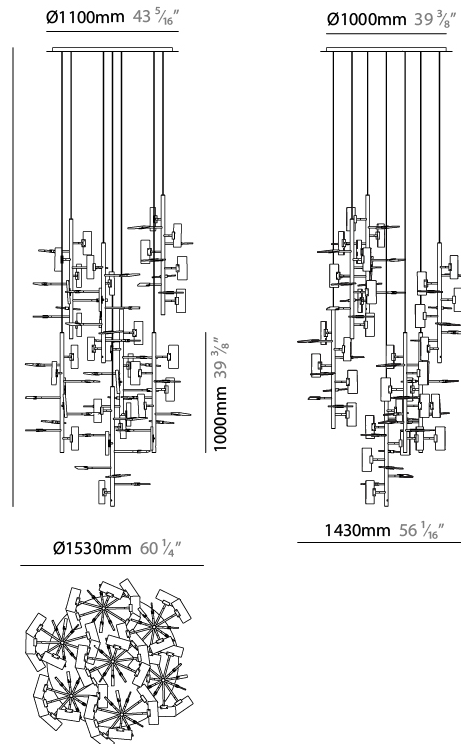

PROJECT	
TYPE	
SPECIFIER	
QUANTITY	
DATE	

TREE SUSPENSION

D181001-

base number	Color Temperature	Finish Options	Finish Options

1. To build a product code in our configurator select the specify button on the base model # product page
2. To build a manual product code on this datasheet choose from the options listed below in blue font and add the suffix to the base model #

GENERAL

Series: Tree
Partner: Artigja
Division: Design
Installation: Suspension
Product Type: Chandelier
Mounting Location: Ceiling
Light Distribution: Direct / Indirect

PHYSICAL

Shape: Abstract
Length (mm): 1550
Length (in): 59 7/16
Width (mm): 1450
Width (in): 61
Height (mm): 1000
Height (in): 39 3/8
Diffuser: Glass - Clear / Amber / Smoke Gray
Fixture Finish: BBS / BUB / ABR / DRB / DUB / AGD / LBB / DBZ / BBN / PCH / PGO / PBN / WHI / BLK
Accent Finish: CLR / AMB / SMG
Fixture Material: Glass / Metal
Primary Material: Glass

ELECTRICAL

Lamp Type: LED
Input Wattage (W): 323.4
Dimming: Dali Dimming / Phase Dimming
Driver Included: Yes
Driver Location: Integrated
Driver Class: Class 2
Input Voltage (V): 120
Output Voltage (V): 12
Upon Request: 0-10V Dimming

LED

Number of LEDs: 77
Color Temperature (°K): 2700 / 3000 / 4000
Nominal Lumen (lm): 47355 / 47740 / 52668
Lamp Life (hrs): 50000

OPTICAL

RATINGS AND CERTIFICATIONS

Certified By: Certified for North American Standards
IP rating: IP20